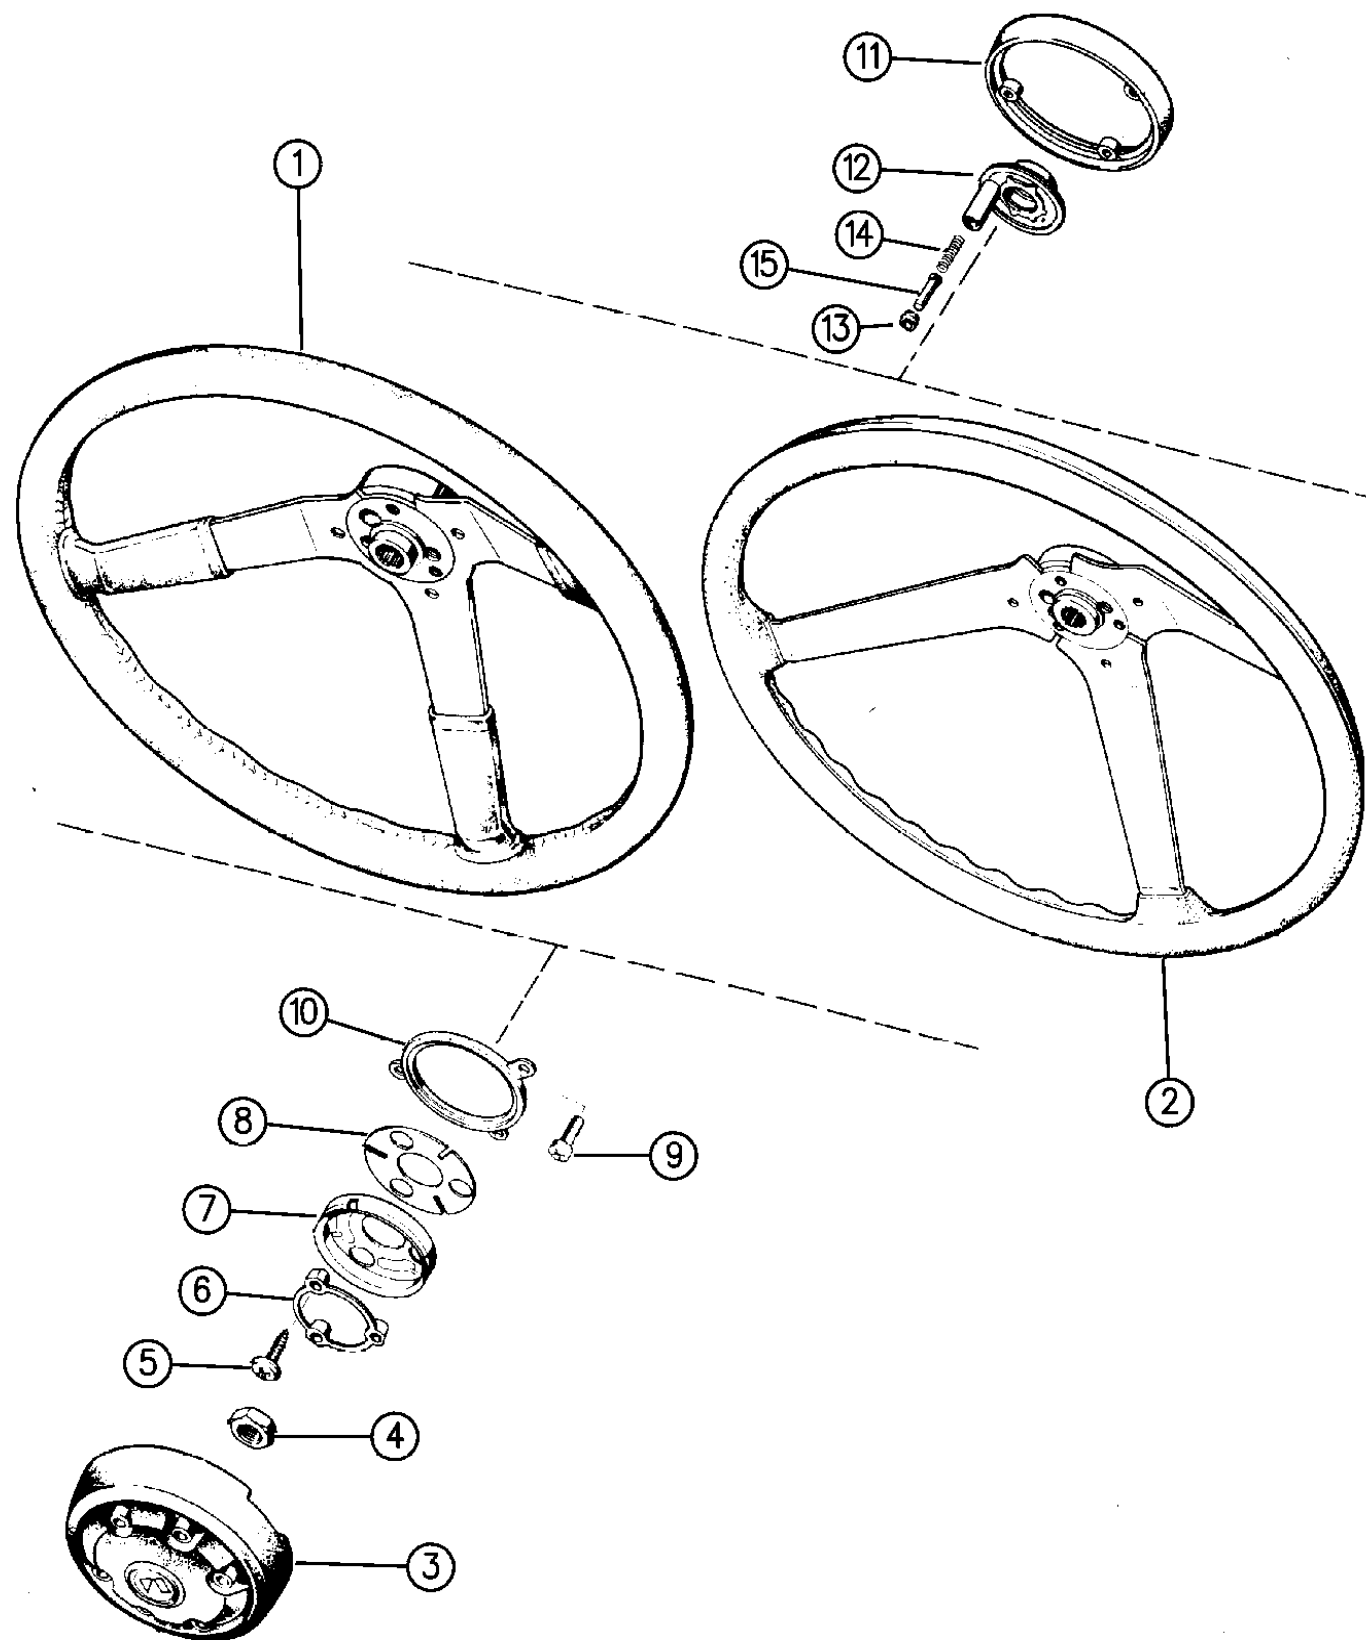

WHEEL, STEERING WRANGLER, (YJ)

Figure 19-110

19-110

ITEM	PART NUMBER	QTY	BODY	MODEL	DESCRIPTION
1					WHEEL, Steering - Leather Wrapped
	5BA7 6KXA	1			Cinder, (Black/Silver)
	5BA7 6LTB	1			Spice
2					WHEEL, Steering - Soft Feel Sport
	5AC0 6KXA	1			Cinder, (Black/Silver)
3					BUTTON, Steering Wheel
	5BL2 0KXA	1			Cinder, (Black/Silver)
	5BL2 0LTB	1			Spice
4	J420 0414	1			NUT
5	J400 4167	3			SCREW
6	J318 6964	1			BUSHING
7	J324 2217	1			RECEIVER
8	J318 6965	1			SPRING
9	J812 2359	3			SCREW
10	J321 3915	1			INSULATOR
11	J321 8276	1			EXTENTION (Dealer Paint) ***
12					CAM, Cancelling
	J448 7711	1			w/o Tilt Wheel
	J448 7816	1			w/Tilt Wheel
13	J318 7257	1			RETAINER
14	5200 4402	1			SPRING
15	5203 8366	1			PIN

MODEL CODES:

72=2 DR Wagon 77=Open Body 93" Whlbase T=2WD U=4WD (RHD)
 74=4 DR Wagon 78=Open Body 103" Whlbase - Export J,N=4WD

BODY STYLES:

YJ=Wrangler (4X4) "S"	XJ=Cherokee SE	ZJ=Grand Cherokee SE	Y1=Wrangler
Weangler (4X4) SE	Cherokee Sport	Grand Cherokee Laredo	X1=Cherokee
Wrangler (4X4) Sahara	Cherokee Country	Grand Cherokee Limited	Z1=Grand Cherokee
Wrangler (4X4) Renegade		ZG=Grand Cherokee European	KDX=Vehicles

94J19 110

AR = Use as Required - = Non Illustrated Part P.A.R. = Paint as Required